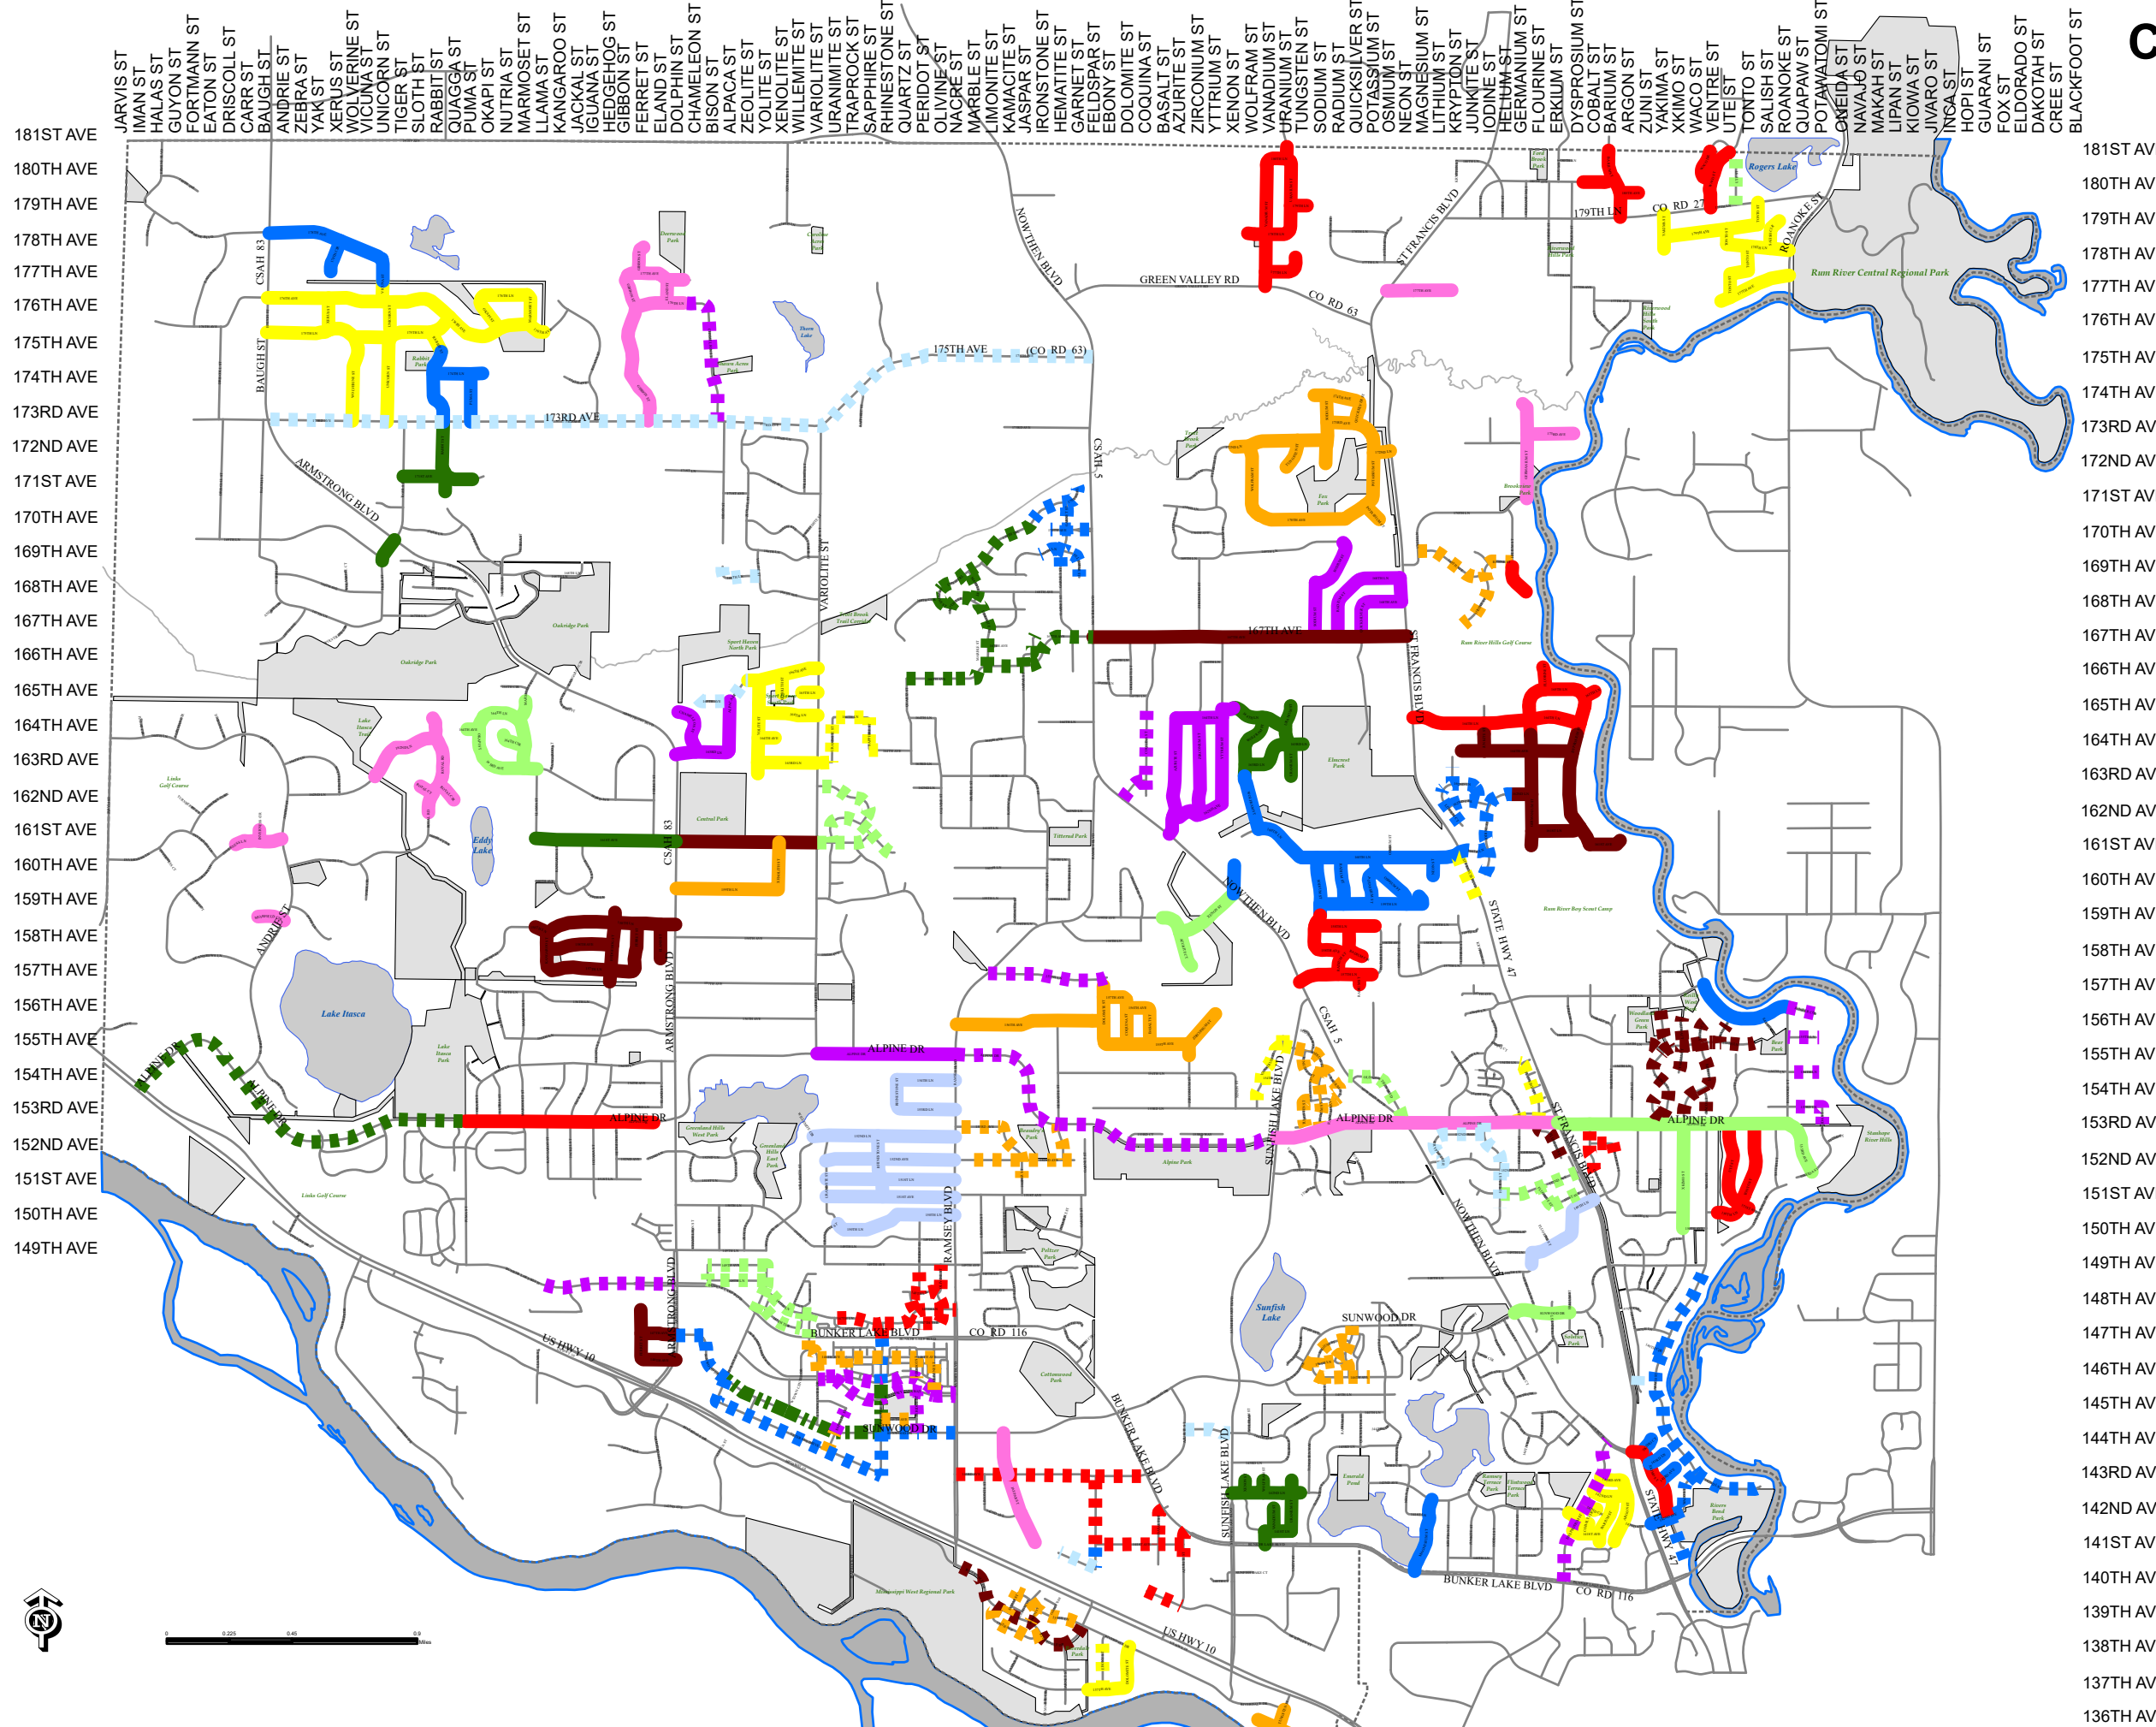

CITY OF RAMSEY

Pavement Management Program
2023 - 2032 CIP Projects

LEGEND

RC = RECONSTRUCTION
OL = OVERLAY
CONC REP = CONCRETE REPAIR

CIP YEAR, PROJECT TYPE

<all other values>

- 2032, RC
- 2031, OL
- 2031, RC
- 2030, RC
- 2030, OL
- 2029, RC
- 2029, OL
- 2029, CONC REP
- 2028, RC
- 2028, OL
- 2027, RC
- 2027, OL
- 2026, RC
- 2026, OL
- 2025, RC
- 2025, OL
- 2024, RC
- 2024, OL
- 2023, RC
- 2023, OL

Road_Centerlines
 MuniBndry
 Parks
 Rivers
 Lakes_Ponds
 Creeks

181ST AVE
180TH AVE
179TH AVE
178TH AVE
177TH AVE
176TH AVE
175TH AVE
174TH AVE
173RD AVE
172ND AVE
171ST AVE
170TH AVE
169TH AVE
168TH AVE
167TH AVE
166TH AVE
165TH AVE
164TH AVE
163RD AVE
162ND AVE
161ST AVE
160TH AVE
159TH AVE
158TH AVE
157TH AVE
156TH AVE
155TH AVE
154TH AVE
153RD AVE
152ND AVE
151ST AVE
150TH AVE
149TH AVE
148TH AVE
147TH AVE
146TH AVE
145TH AVE
144TH AVE
143RD AVE
142ND AVE
141ST AVE
140TH AVE
139TH AVE
138TH AVE
137TH AVE
136TH AVE