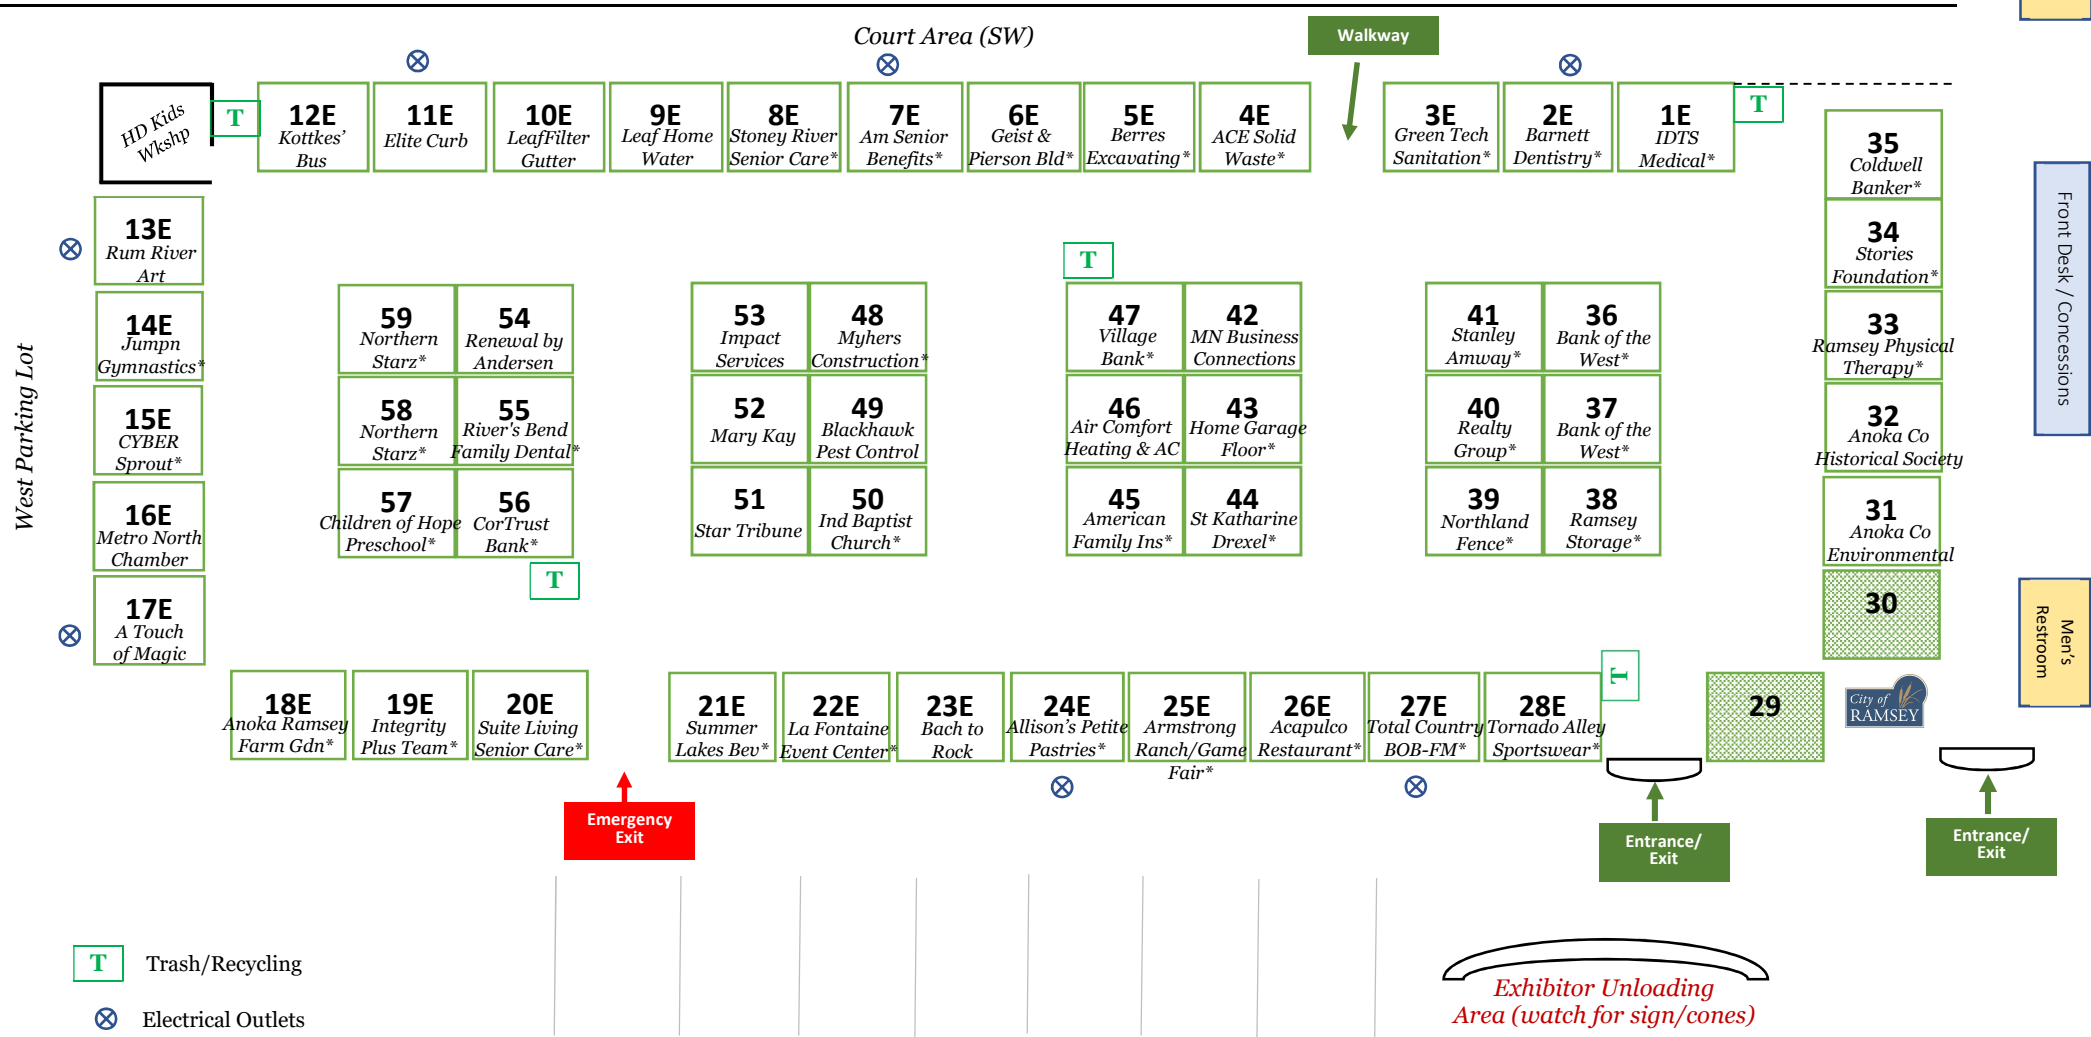

# 2023 Ramsey Business Expo Site Map

Entrance/Exit  
To North parking lot

Turf Area (NW)

Court Area (SW)

Walkway

- T** Trash/Recycling
- ⊗** Electrical Outlets

\* Ramsey based businesses

South Parking Lot

Exhibitor Unloading Area (watch for sign/cones)