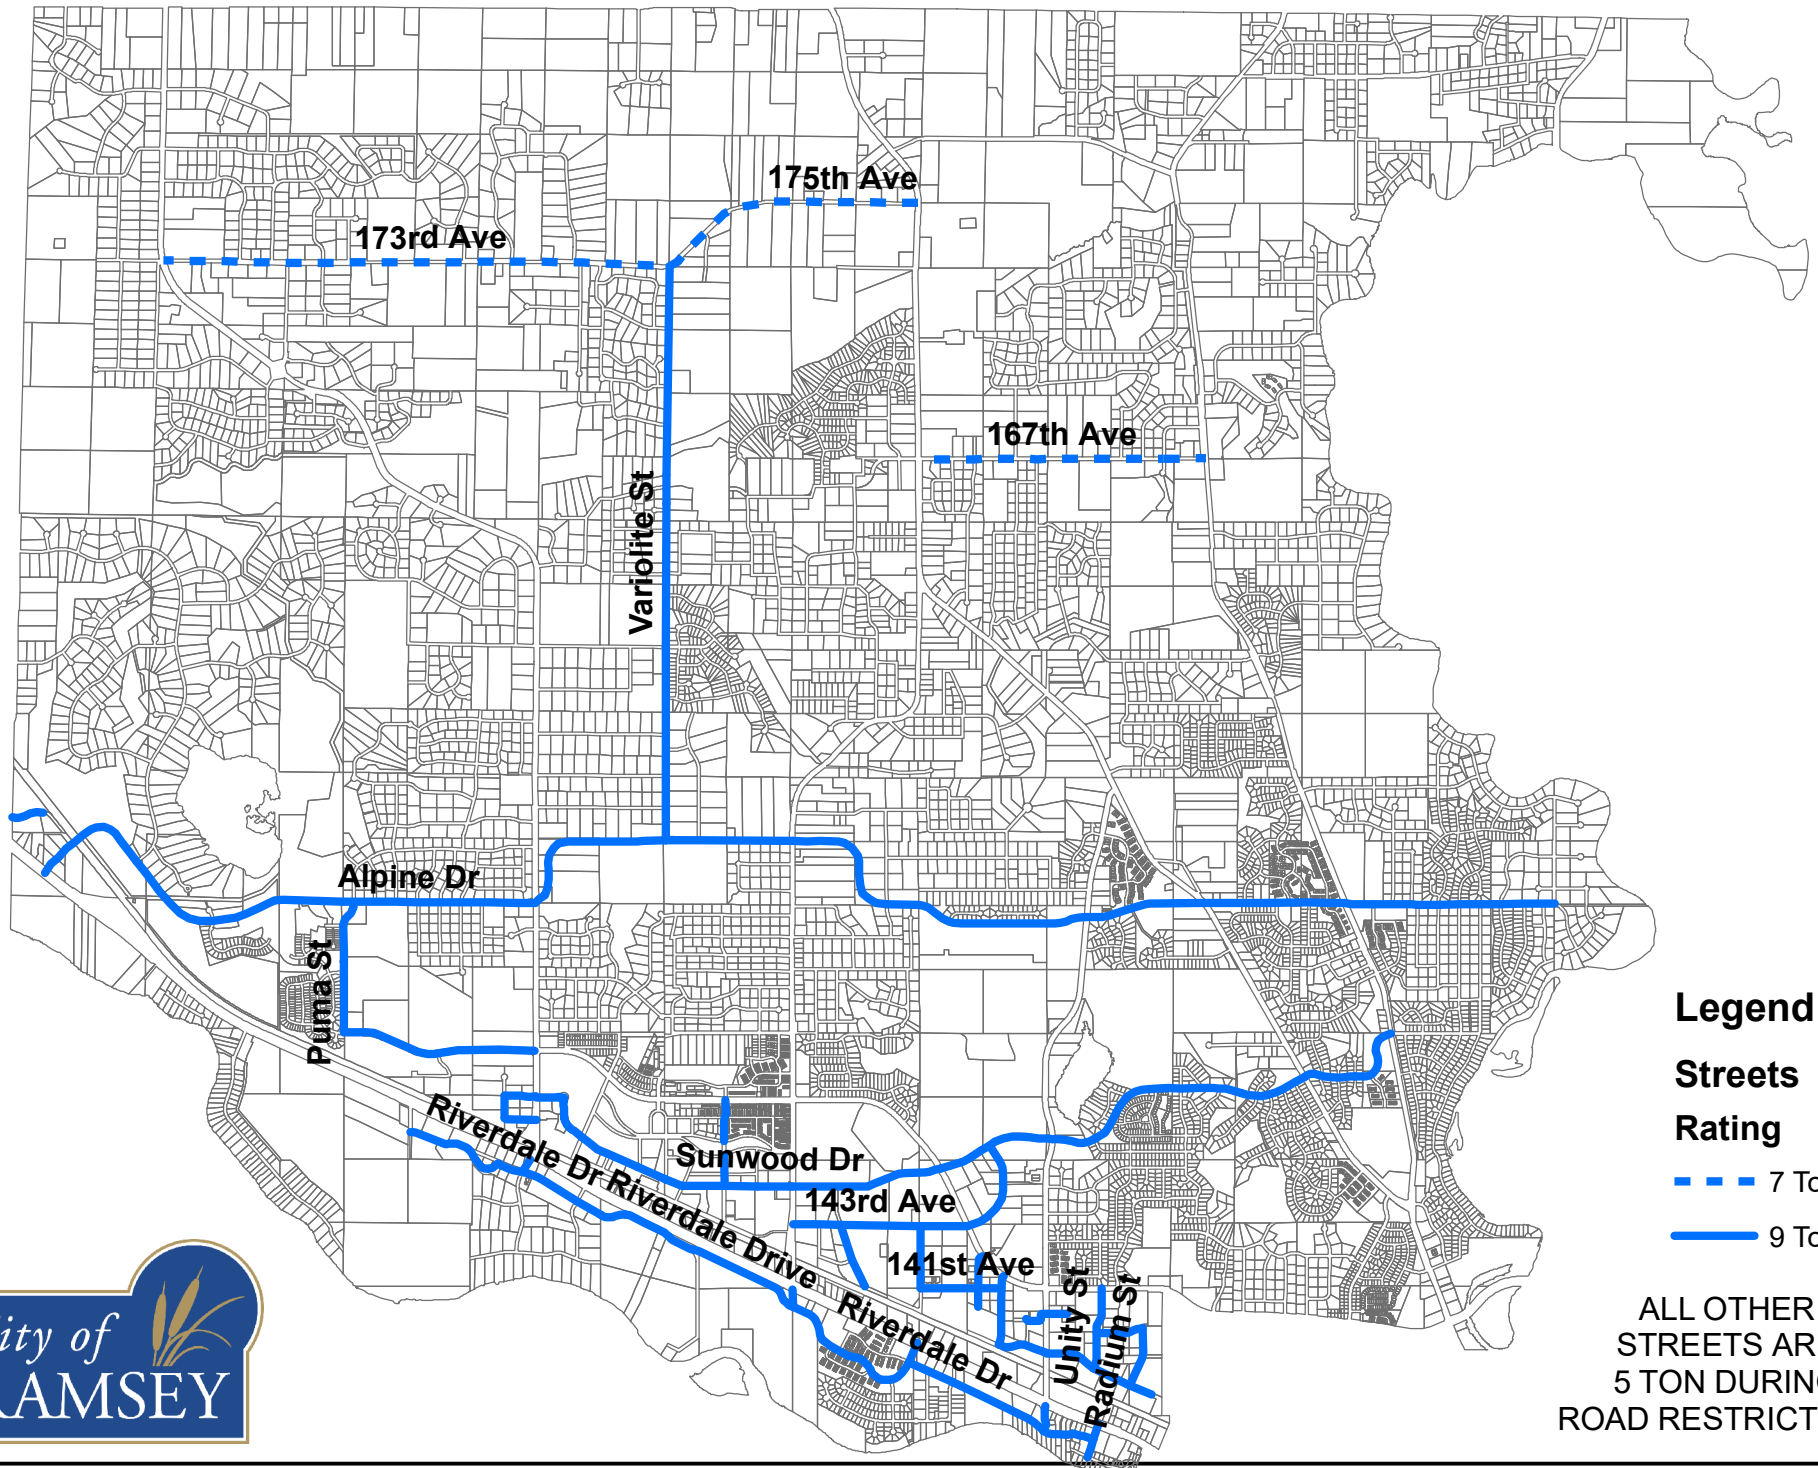

# 2021 RAMSEY ROAD RESTRICTIONS

## Legend

Streets

Rating

--- 7 Ton

— 9 Ton

ALL OTHER  
STREETS ARE  
5 TON DURING  
ROAD RESTRICTIONS