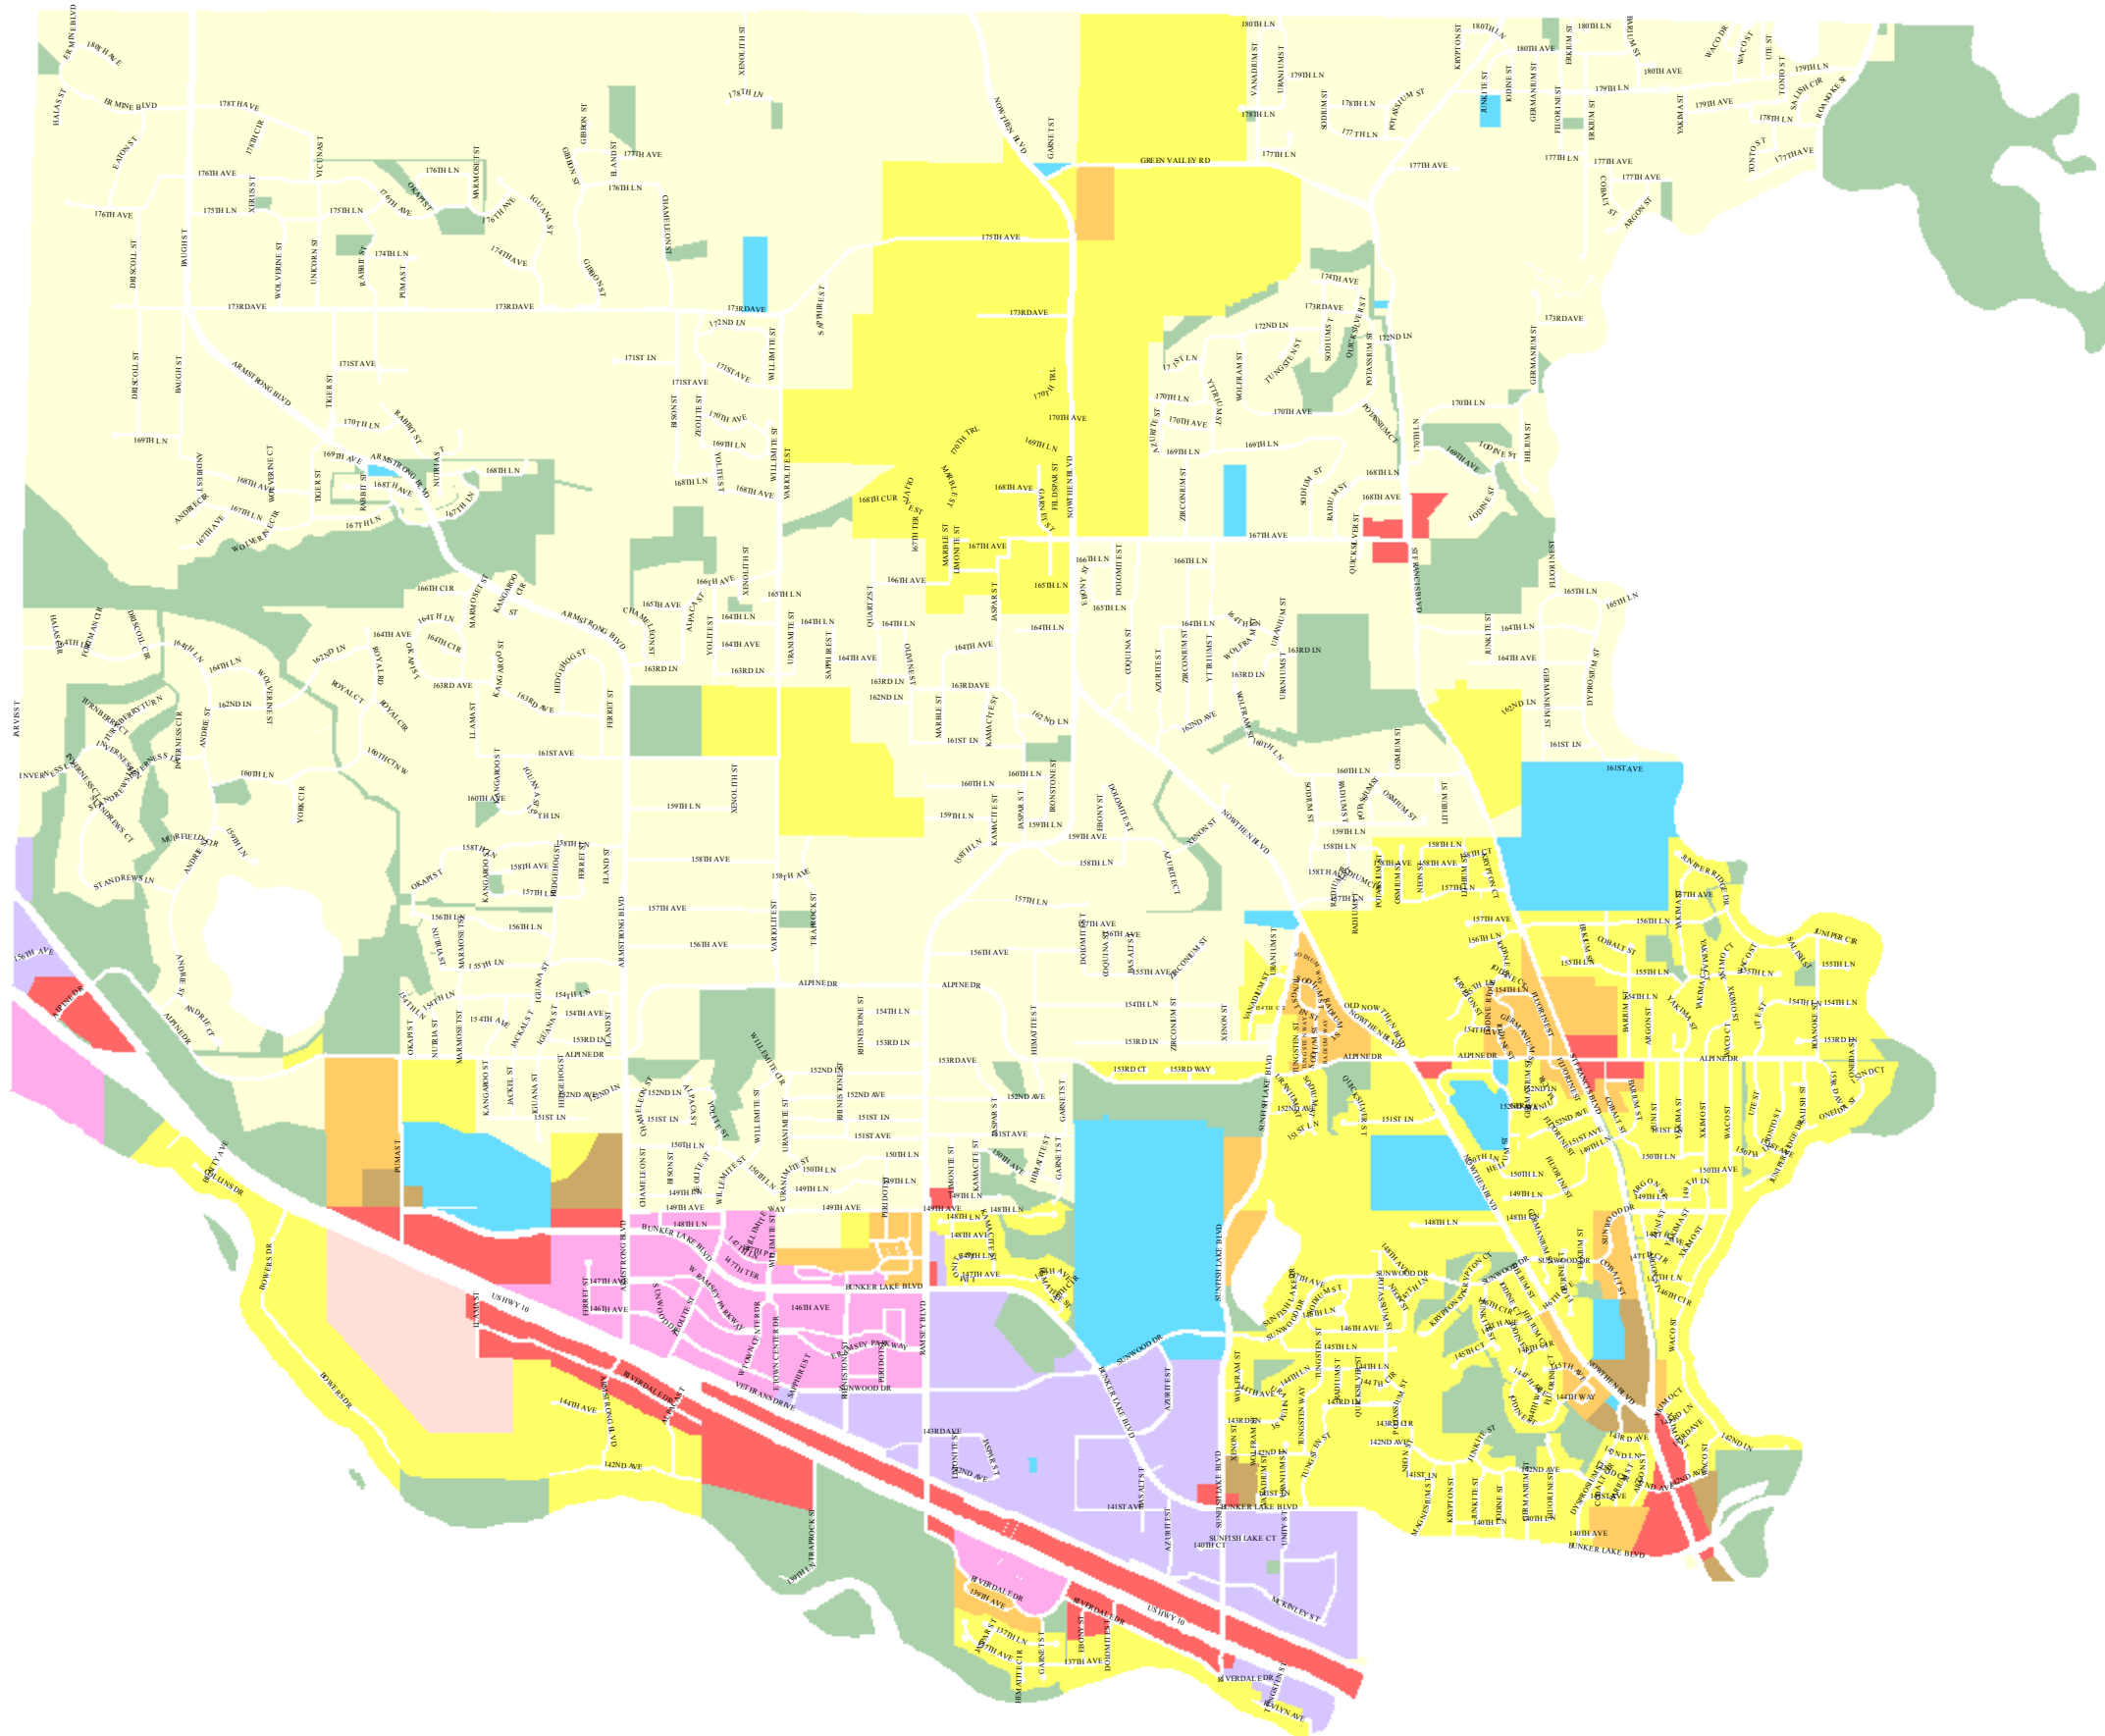

FUTURE LAND USE MAP

FIGURE NO. 26B
OCTOBER, 2015

Legend

- Future Land Use
- LDR
 - MDR
 - HDR
 - Office Park
 - Commercial
 - MU
 - Business Park
 - Public
 - Rural Developing
 - Rural Preserve
 - Park

0 2,000 4,000 8,000 Feet