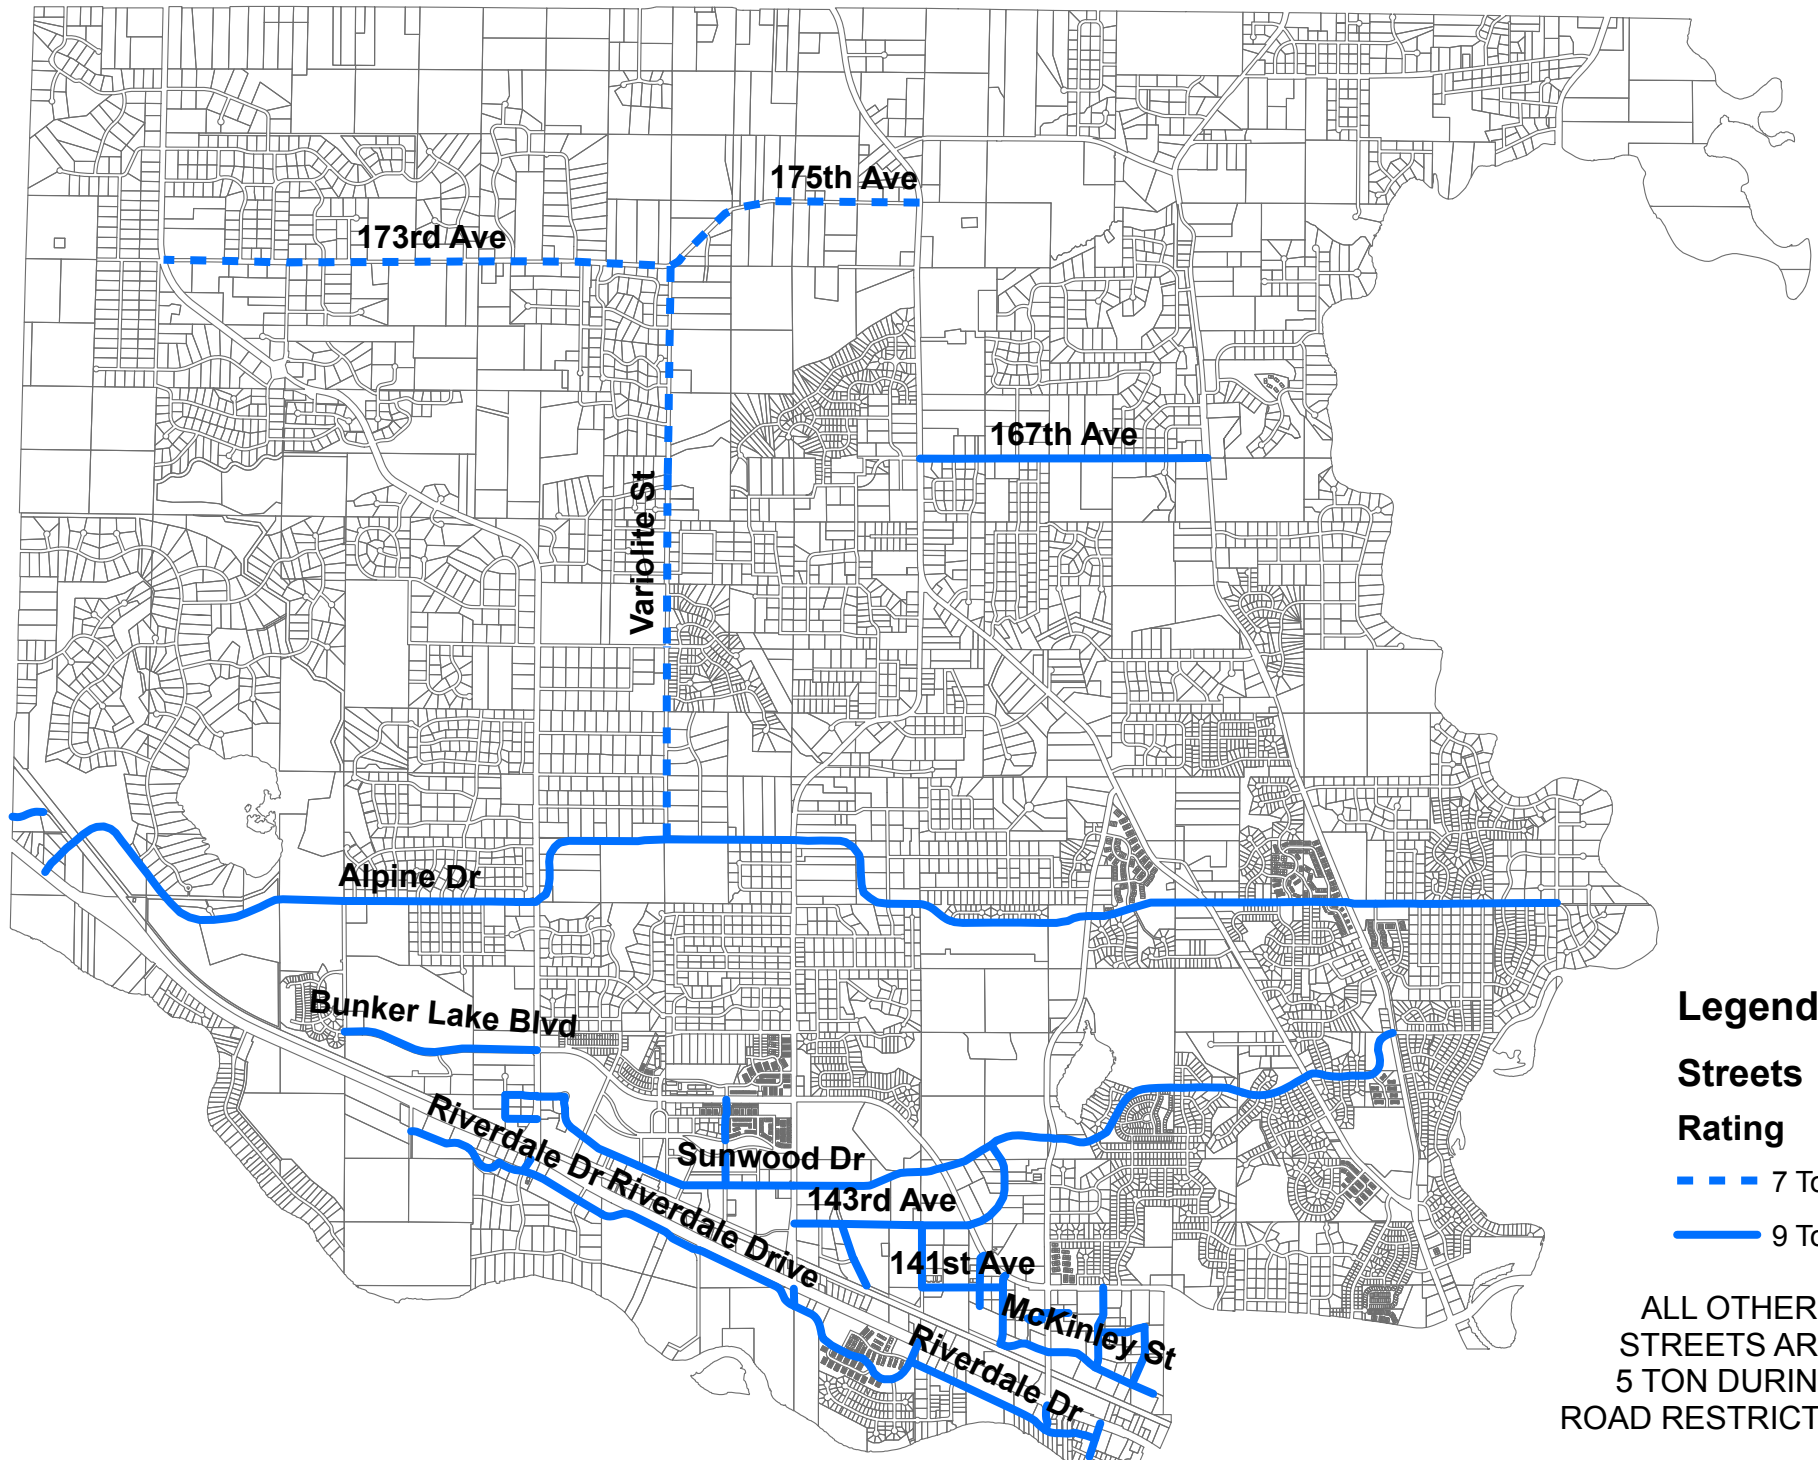

# 2019 RAMSEY ROAD RATINGS

## Legend

Streets

Rating

--- 7 Ton

— 9 Ton

ALL OTHER  
STREETS ARE  
5 TON DURING  
ROAD RESTRICTIONS